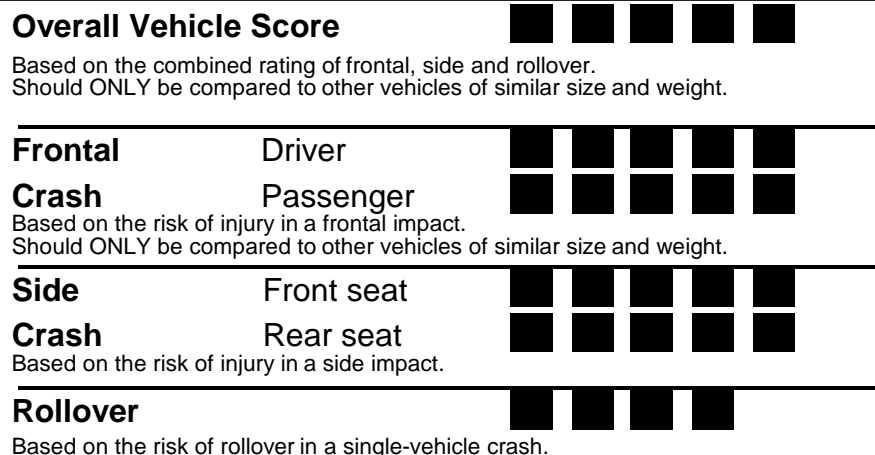

GOVERNMENT 5-STAR SAFETY RATINGS

Star ratings range from 1 to 5 stars () with 5 being the highest.
Source: National Highway Traffic Safety Administration (NHTSA).
www.safercar.gov or 1-888-327-4236

STANDARD FEATURES:
AMERICA'S BEST WARRANTY
5-year/60,000-mile New Vehicle Warranty* INCLUDED
10-year/100,000-mile Powertrain Warranty* INCLUDED
7-year/Unlimited-mile Anti-perforation Warranty* INCLUDED
5-year/Unlimited-mile Roadside Assistance INCLUDED
3-year/36,000-mile Complimentary Maintenance INCLUDED
*Limited warranties, see dealer for details